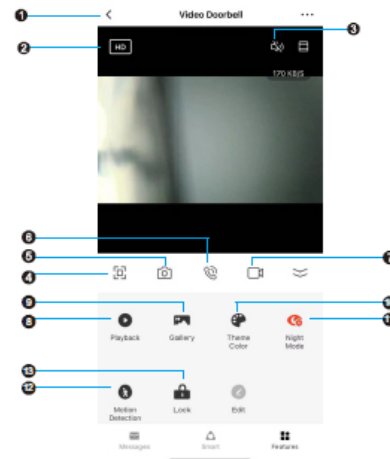

1. **Microphone:** When video doorbell call the mobile phone, after the mobile phone answers, click this button to turn on the microphone, the sound from the phone can be transmitted to the video doorbell. If it is not turned on, the video doorbell cannot hear the sound of the mobile phone.
2. **Record:** during a call or monitoring, click this button to record the current video.
3. **Playback:** When the video doorbell has an SD card and the record function on the APP is turned on, the video of each call or monitoring on the mobile phone can be viewed here. This feature is temporarily unavailable.