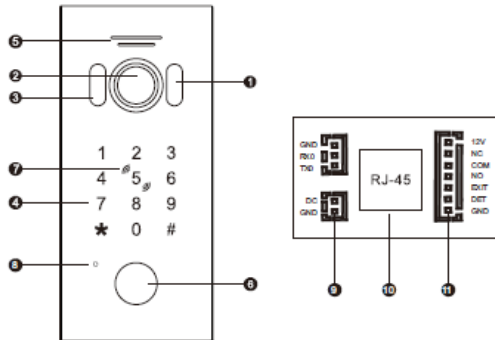

Flush mount size: 76*153*28mm

Optional: 7inch. color monitor

Tuya Smart IP Video Door Phone System with Mobile App Control

- DHCP for easy DIY, plug and play -

7inch WiFi Touch Screen Monitor (optional)

1. Memory function, extension 32G SD card.
Record&snapshot(SD card needed)
2. Smartphone app.& indoor monitor will get ring together.
3. Support ONVIF/rtsp IP Camera Intergration(H.264).
4. Alarm intergration
5. Easy plug & play , DHCP.
6. App. tuya smart.
7. Power: POE charge

Wall mount.

SPECIFICATIONS

1	White light LED
2	Camera
3	Photosensitive resistance
4	Keypad
5	Speaker
6	Call button
7	Card area
8	Microphone
9	12V~15V DC in
10	RJ45 interface with PoE
11	Lock control

FUNCTIONS

This product function includes access control card RFID + access control controller + video and audio intercom, used in factories, homes, offices, banks and communities, etc.

- The product can directly access Tuya cloud through wireless or network cable. When used with indoor units, all indoor units will receive calls when outdoor calls (this product must be connected to a router with DHCP function enabled).
- The product includes keypad module and RFID module. The keypad module is used for the operation of the administrator mode. The RFID module is used to manage the operation of the user card.
- Fill lights and call button LED backlight have light-sensitive response functions. During the day, the white fill lights and button LED backlight will not light up. At night, the LED button light is always on; when calling at night, the fill light automatically turns on to fill light.

PARAMETERS

- View angle: 120°
- Resolution: 1.3MP
- Night vision: White light LED(120°)
- Working current; voltage: 12~15V DC input; PoE,
Working current standby \geq 150mA, Working \leq 300mA
- Working environment:
Working temperature: -20°C~ +50°C
Relative humidity: \leq 95%
- Lock control interface