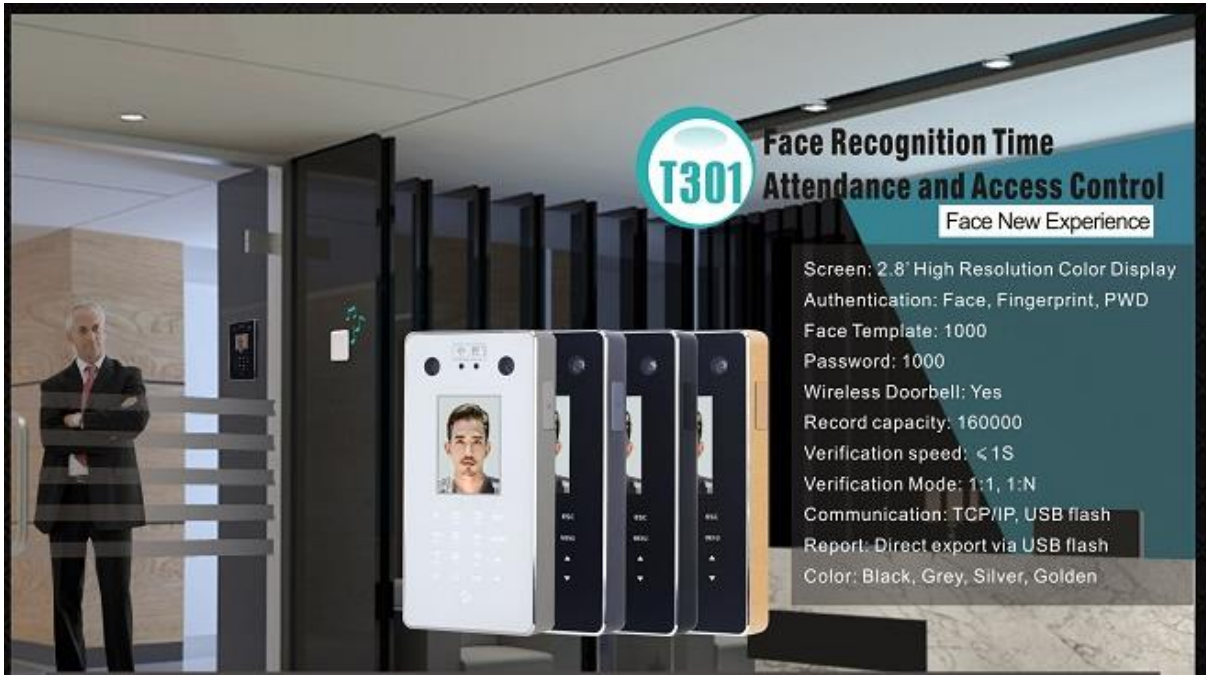

NEW HIGH QUALITY FACE RECOGNITION SYSTEMS

T301

Face Recognition Time Attendance and Access Control
Face New Experience

- Screen: 2.8" High Resolution Color Display
- Authentication: Face, Fingerprint, PWD
- Face Template: 1000
- Password: 1000
- Wireless Doorbell: Yes
- Record capacity: 160000
- Verification speed: < 1S
- Verification Mode: 1:1, 1:N
- Communication: TCP/IP, USB flash
- Report: Direct export via USB flash
- Color: Black, Grey, Silver, Golden

High Light Frame
Quality Entails Details

Qualified frame made by 100k RPM drills

Wireless Doorbell
Long Distance

Up to 36 selective tones.
4 adjustable volume levels.
Remote control / signal receive.
Digital circuit design to ensure stable and reliable work.
Learning type of automatic pairing.

Dual wide-angle lens
Accurate Authentication

High resolution dual wide-angle lens ensures the accuracy and high efficiency of face recognition.

Installation

After test, the best installation height from the top to the floor is 155±3cm.

T501 Time Attendance and Access Control
Face + Fingerprint

Screen: 2.8' High Resolution Color Display
Authentication: Face, Fingerprint, PWD
Face Template: 1000
Fingerprint: 10000
Password: 1000
Wireless Doorbell: Yes
Record capacity: 160000
Verification speed: < 1S
Verification Mode: 1:1, 1:N
Communication: TCP/IP, USB flash
Report: Direct export via USB flash